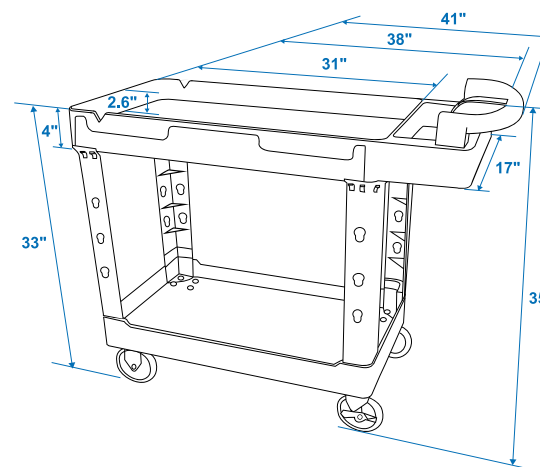

# 4117 SERIES ERGONOMIC SERVICE CART

41" x 17" X 35"

4117 SERIES 2-Shelf Service Cart w/ V-Cut

- Ergonomic handle for comfort and ease of use
- Two deep tray shelves to keep things in place
- Tough polypropylene structural foam construction for years of rugged dependability
- V-Cut securely holds material to assist with accurate measuring and cutting
- Narrow width to maneuver in tight spaces
- Easily attach Vault Tool Box for added safety and security

### CASTER OPTIONS

5" STANDARD NON-MARKING

5" HEAVY-DUTY NON-MARKING

ITEM CODE	DESCRIPTION	INCLUDES VAULT:	LOAD CAPACITY	ITEM WEIGHT	PURCHASE UNIT
CART4117E-C	4117 CART W/ 5" NON-MARKING CASTERS (2 SWIVEL, 2 FIXED)	NO	500 LB	31 LB	1 CART
CART4117EH-C	4117 CART W/ 5" HEAVY-DUTY CASTERS (2 SWIVEL, 2 SWIVEL W/BRAKE)	NO	500 LB	34 LB	1 CART
CART-K05	4117 CART W/ 5" HEAVY-DUTY CASTERS (2 SWIVEL, 2 SWIVEL W/BRAKE)	VAULT TOOL BOX	500 LB	59 LB	1 KIT