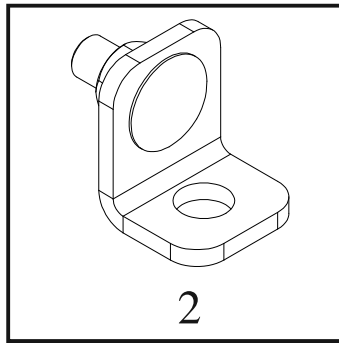

1

2

3

4

5

6

8

9

7

WARNING • Hooks or straps can be crushed. • Keep hands clear when closing.	ADVERTISSEMENT • Risque d'écrasement pour les crochets ou les sangles. • Garder les mains à l'écart en fermant.	ADVERTENCIA • Los resacas o las correas pueden quedar aplastadas. • Mantenga las manos alejadas al cerrar.	DANGER DO NOT MIX WITH: • OIL • GAS • FLAMMABLE LIQUIDS • SOLVENTS
SCAN HERE VIEW DETAILED PRODUCT INFORMATION ON: • Lock Compatibility & Installation • Electrical Warnings & Usage Instructions Also Available at: KNAACK.COM/INFO			
WARNING Read and follow all warnings and instructions in Owner's Manual by ensuring the lid is open slowly. Failure to follow warnings and instructions could result in injury or serious injury.	ADVERTISSEMENT Lisez et respectez les avertissements et instructions contenues dans le manuel de propriétaire en s'assurant de garder le couvercle ouvert lentement. Le non-respect de ces avertissements ou instructions peut entraîner des blessures graves ou la mort.	ADVERTENCIA Lea y siga todos los advertencias e instrucciones del manual del usuario asegurándose de dejar el capó abierto. Si no se siguen las advertencias e instrucciones, podría producirse lesiones graves o la muerte.	• Do not put acids, flammable, explosive or hazardous materials inside these drawers. • Solvents, acetone, gas propane or other reactions, chemicals, propane, acetone or other such products can explode if stored inside these products. • Do not store products that for storing and transferring electric or hand tools and equipment, and other similar materials. • Failure to follow these warnings or modification or other uses of these products could result in death, serious injury or property damage. DO NOT TIP OVER OR REMOVE THIS DECAL

10

11

12

13

14

15

16