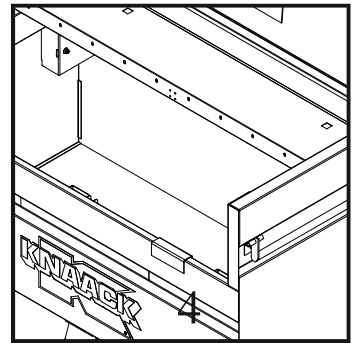

1

2

3

4

5

6

8

9

7

WARNING • Hooks or straps can be crushed. • Keep hands clear when closing.	ADVERTISSEMENT • Risque d'écrasement pour les crochets ou les sangles. • Garder les mains à l'écart en fermant.	ADVERTENCIA • Los resacas o las correas pueden quedar aplastadas. • Mantenga las manos alejadas al cerrar.	DANGER DO NOT MIX WITH: • OIL • GAS • FLAMMABLE LIQUIDS • SOLVENTS
SCAN HERE VIEW DETAILED PRODUCT INFORMATION ON: • Lock Compatibility & Installation • Electrical Warnings & Usage Instructions Also Available at: KNAACK.COM/INFO			
WARNING Read and follow all warnings and instructions in Owner's Manual by ensuring the lid is open slowly. Failure to follow warnings and instructions could result in injury or serious injury.	ADVERTISSEMENT Lisez et respectez les avertissements et instructions contenues dans le manuel de propriétaire en s'assurant de garder le couvercle ouvert lentement. Le non-respect de ces avertissements ou instructions peut entraîner des blessures graves ou la mort.	ADVERTENCIA Lea y siga todos los advertencias e instrucciones del manual del usuario asegurándose de dejar el capó abierto. Si no se siguen las advertencias e instrucciones, podría producirse lesiones graves o la muerte.	• Do not put acids, flammable, explosive or hazardous materials inside these drawers. • Solvents, acetone, gas propane or other reactions, chemicals, propane, acetone or other such products can explode if stored inside these products. • Do not store products that for storing and transferring electric or hand tools and equipment, and other similar materials. • Failure to follow these warnings or modification or other uses of these products could result in death, serious injury or property damage. DO NOT TIP OVER OR REMOVE THIS DECAL

10

11

12

13

14

15

16