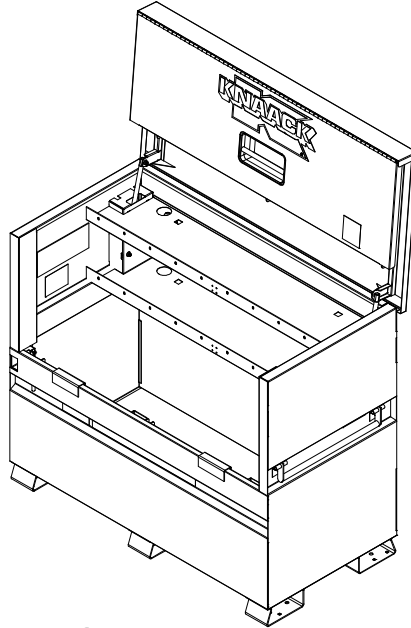

JOBSITE SITE EQUIPMENT

REPLACEMENT PARTS

STORAGEMASTER® CHESTS MODELS 69, 79, 89, 90, 91, 89-D, 79-D, 79-DH, 89-DH

FOR REPLACEMENT PARTS GO TO KNAACK.COM

ITEM	PART #	DESCRIPTION	FITS MODEL(S)
1	921-4PK	BALLSTUD & NUTS	ALL
2	7286-1PK	W/IV LOCK TAB KIT	ALL
3	7288	REPLACEMENT HANDLE W/IV	ALL
4	70030-1PK	PLUG/GROMMET 1 PACK	ALL
5	953-1CN	TAN TOUCH-UP (AEROSOL)	ALL
6	70192R	DECAL KNAACK LARGE	ALL
7	70193R	DECAL LOCK INSTALLATION	ALL
8	70209R	DECAL WARNING SECURE PRODUCT	ALL
9	70146	NON-SKID STRIPS	91
10	952-2PK	GAS SPRING (2 PK) KN	69, 79, 79-D, 79-DH
11	977-2PK	GAS SPRING (2 PK) KN	89, 90, 91, 89-D, 89-DH
12	70264	REPLACEMENT DRAWER 79-D	79-D, 79-DH
13	72219	REPLACEMENT DRAWER 89-D	89-D, 89-DH
14	70266	SPRING, DRAWER	79-D, 79-DH, 89-D, 89-DH
15	70196R	DRAWER SLIDES	79-D, 79-DH, 89-D, 89-DH
16	70289	DECAL JUNK TRUNK	79-D, 79-DH, 89-D, 89-DH
17	70194R	DECAL KEEP/FEET HANDS CLEAR	79-D, 79-DH, 89-D, 89-DH
18	70195R	DECAL TIPPING HAZARD	79-D, 79-DH, 89-D, 89-DH